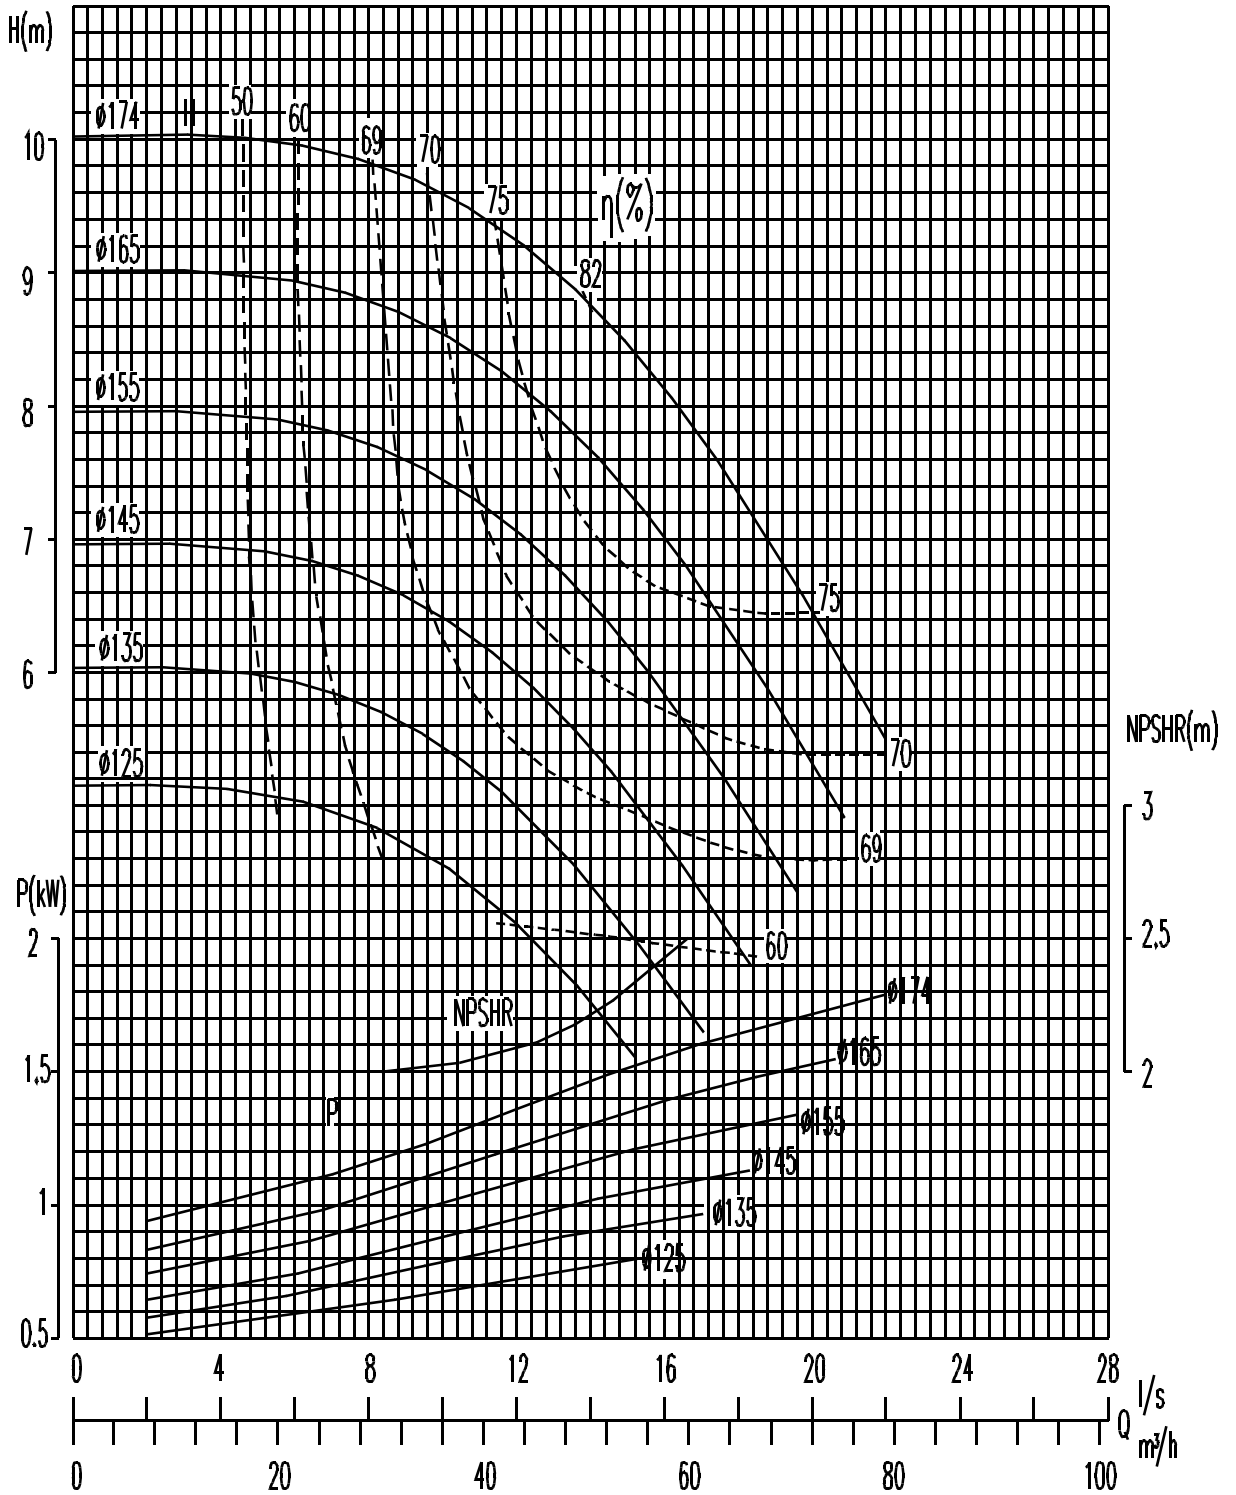

**PUMP MODEL 65 - 16**  
**SPEED 2pole**

**PUMP MODEL 65 - 16**  
**SPEED 4pole**

Overall and Mounting Dimensions(mm)

Pump Type	Frame Size	Pump Dimensions						Pump Foot Dimensions										Shaft End			
		1 - Suc	2 - Dis	a	f	h1	h2	b	c	m1	m2	n1	n2	n3	s1	s2	w	d	l	t	u
<b>65-16</b>	25	80	65	100	360	160	200	65	14	125	95	280	212	110	14	14	267	24	50	27	8