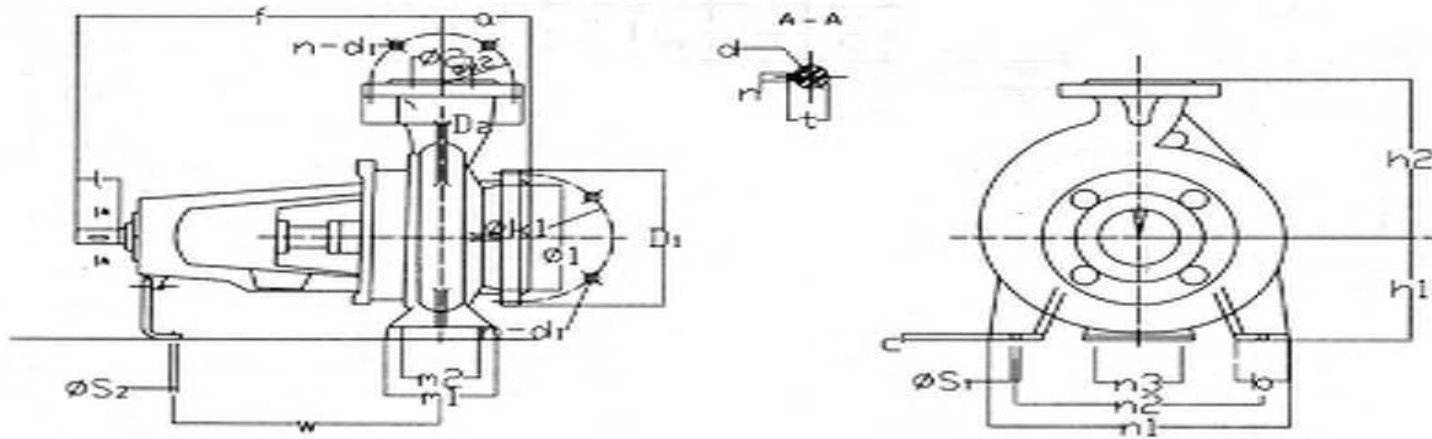

**PUMP MODEL 65 - 16**  
**SPEED 2pole**

**PUMP MODEL 65 - 16**  
**SPEED 4pole**

Overall and Mounting Dimensions(mm)

Pump Type	Frame Size	Pump Dimensions						Pump Foot Dimensions										Shaft End			
		1 - Suc	2 - Dis	a	f	h1	h2	b	c	m1	m2	n1	n2	n3	s1	s2	w	d	l	t	u
<b>65-16</b>	25	80	65	100	360	160	200	65	14	125	95	280	212	110	14	14	267	24	50	27	8