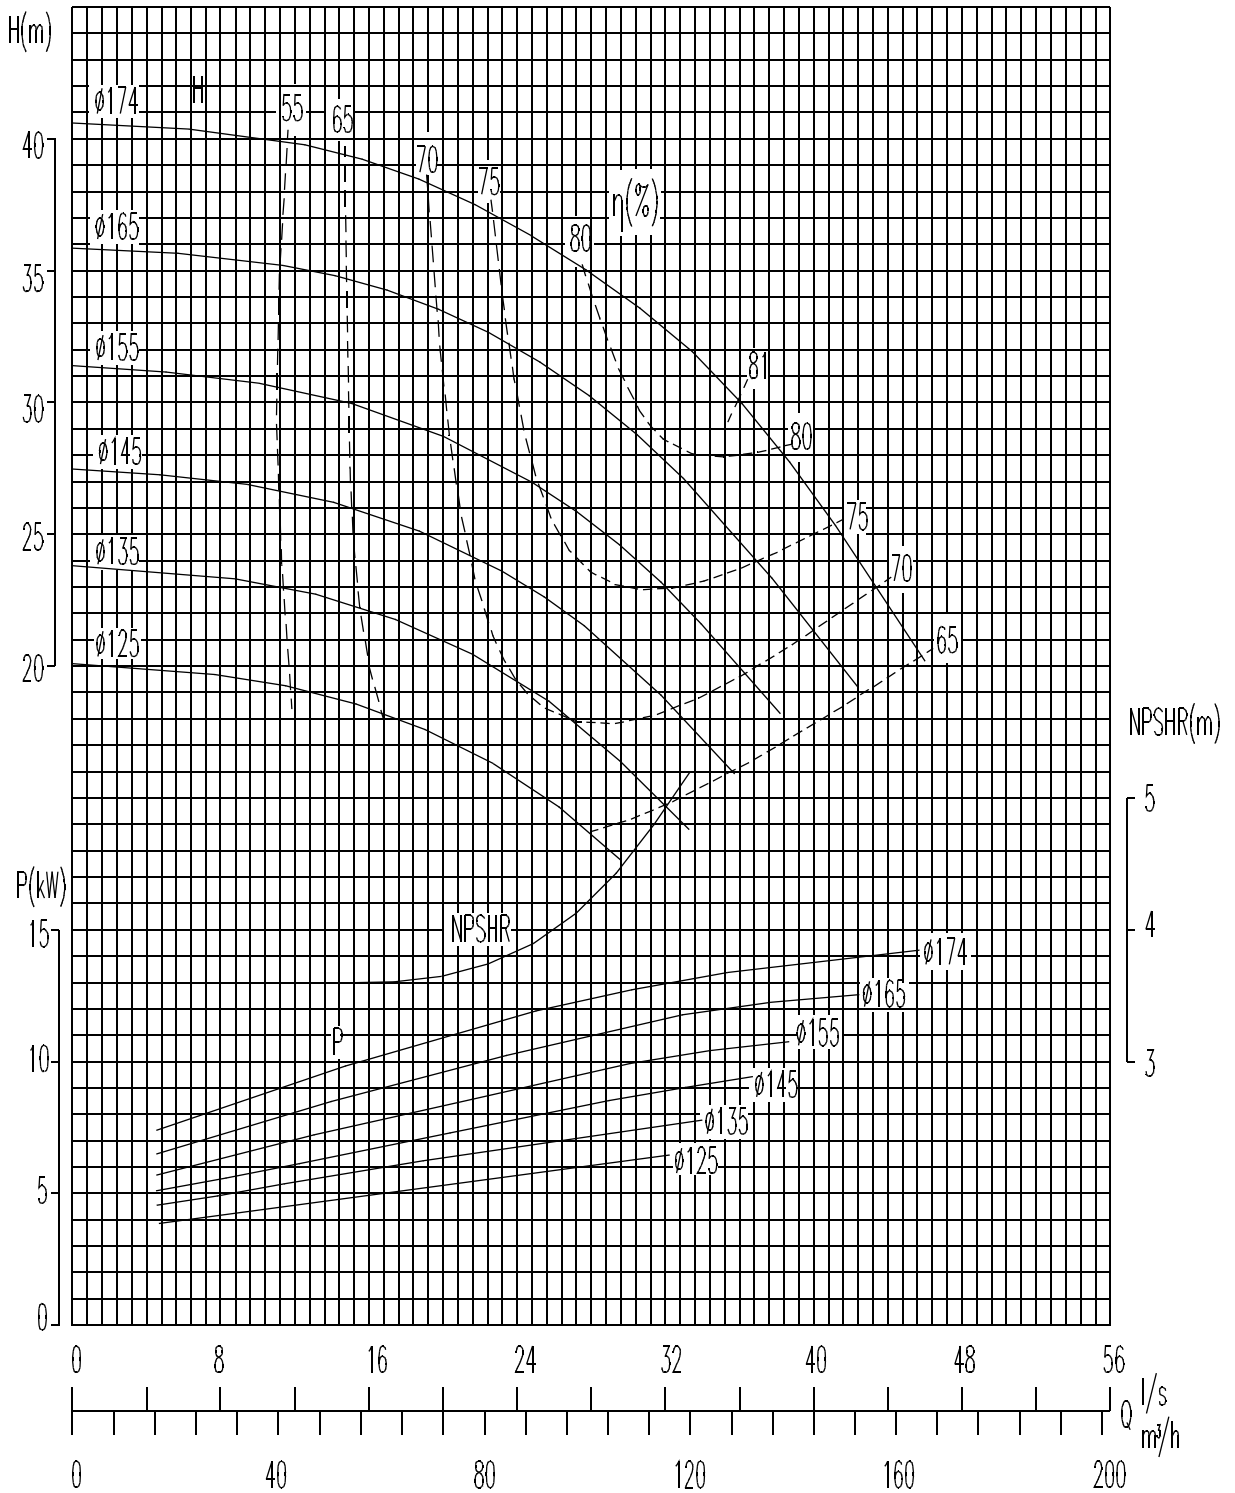

**PUMP MODEL 65 - 16**  
**SPEED 2pole**

**PUMP MODEL 65 - 16**  
**SPEED 4pole**

Overall and Mounting Dimensions(mm)

Pump Type	Frame Size	Pump Dimensions						Pump Foot Dimensions										Shaft End			
		1 - Suc	2 - Dis	a	f	h1	h2	b	c	m1	m2	n1	n2	n3	s1	s2	w	d	l	t	u
<b>65-16</b>	25	80	65	100	360	160	200	65	14	125	95	280	212	110	14	14	267	24	50	27	8